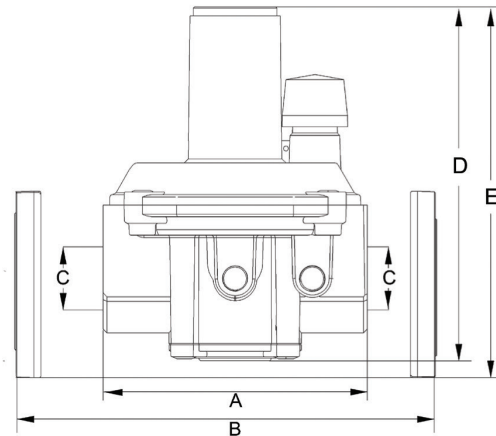

How to size: Find the unit gas connection size below that matches the boiler gas connection size.

Note: For the Crest FB/OF 6001 use the 3" unit gas connection size.

### STANDARD FEATURES

- ANSI Z21.80A-2019/CSA 6.22A-2019 Class I for outlet pressures up to 14" Certified
- Integral vent limiter
- CSA approved External Vent Limiter – no vent line required\*
- 500:1 Turndown
- Positive 100% bubble tight lock up regulator
- Suitable for NG and LP
- Suitable to indoor or outdoor installation
- Up to 2 PSIG and 10 PSIG inlet pressures available
- 10 PSIG inlet models are Over Pressure Device (OPD), Worker & Monitor style